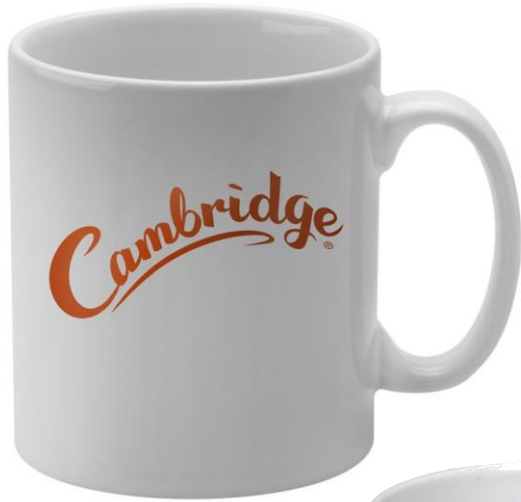

### Classic White Ceramic Mug

Classic and timeless, bestselling white mug. Printed in one colour or with a full colour wrap

Qty	1 col print	Full col print
108	£3.72 each	£4.35 each
252	£2.69 each	£3.29 each
504	£2.11 each	£2.58 each
1008	£1.98 each	£2.49 each